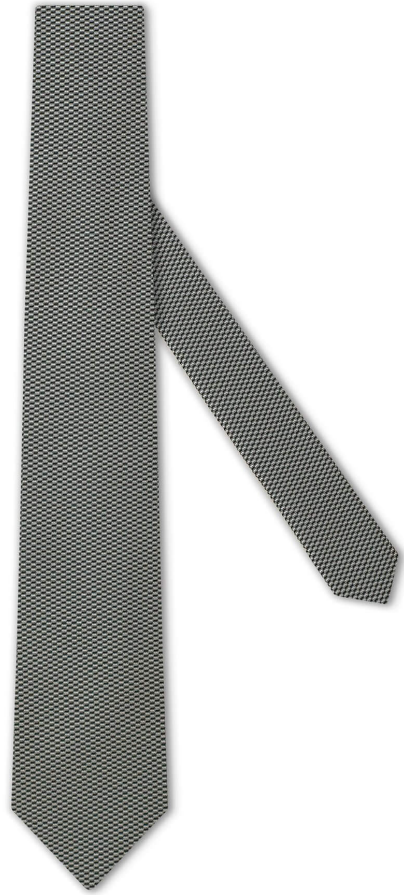

# Style ID: TIE300

## Product Info

TIE-300C

## Description

- 100% silk woven
- 3" width
- Custom

---