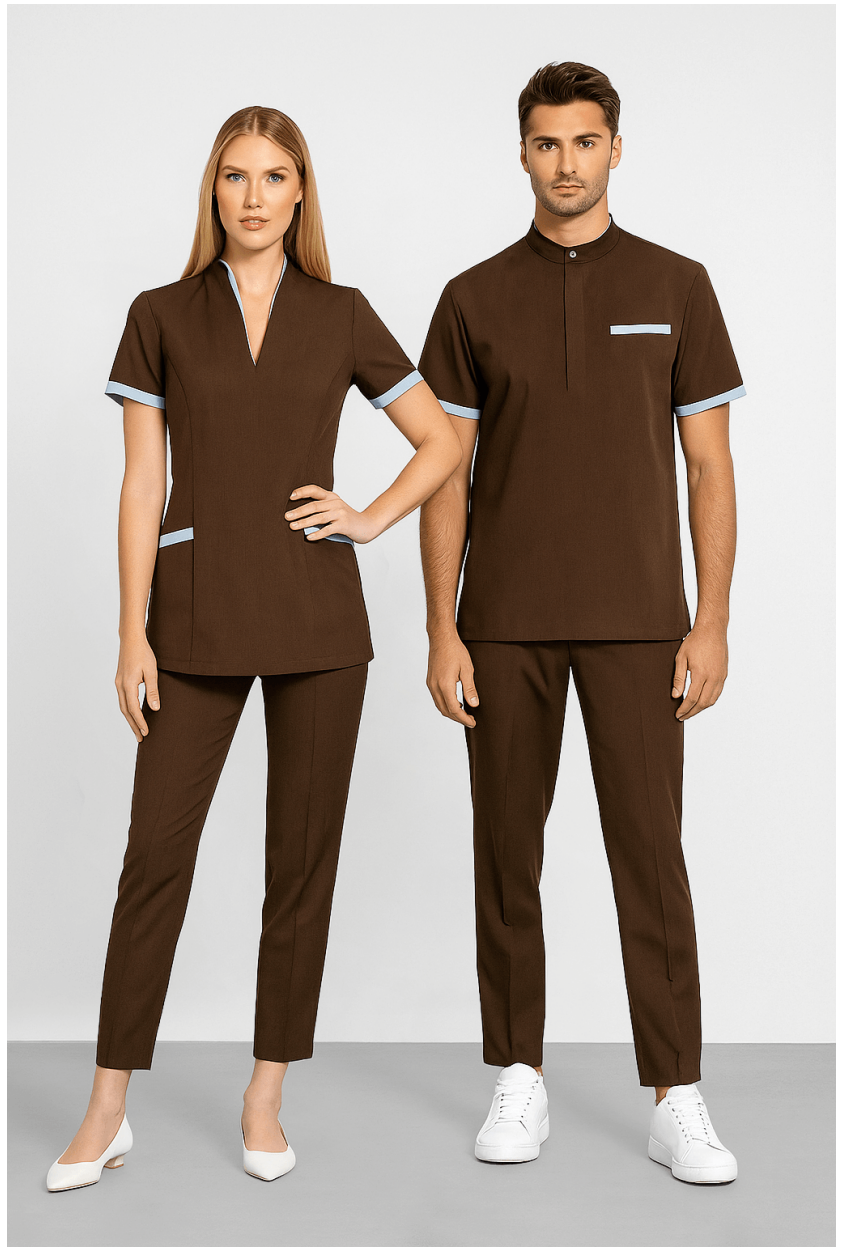

Style ID: SP433

Product Info

Female

Tunic F230450A

Male

Shirt M230423A

Description

Female tunic

- V neck With piping
- Short sleeve with contrasting trim detail
- 2 lower slanted welt pockets

Male shirt

- Banded collar shirt
- Short sleeve with contrasting trim detail
- Welt pocket on chest

Contact Us: