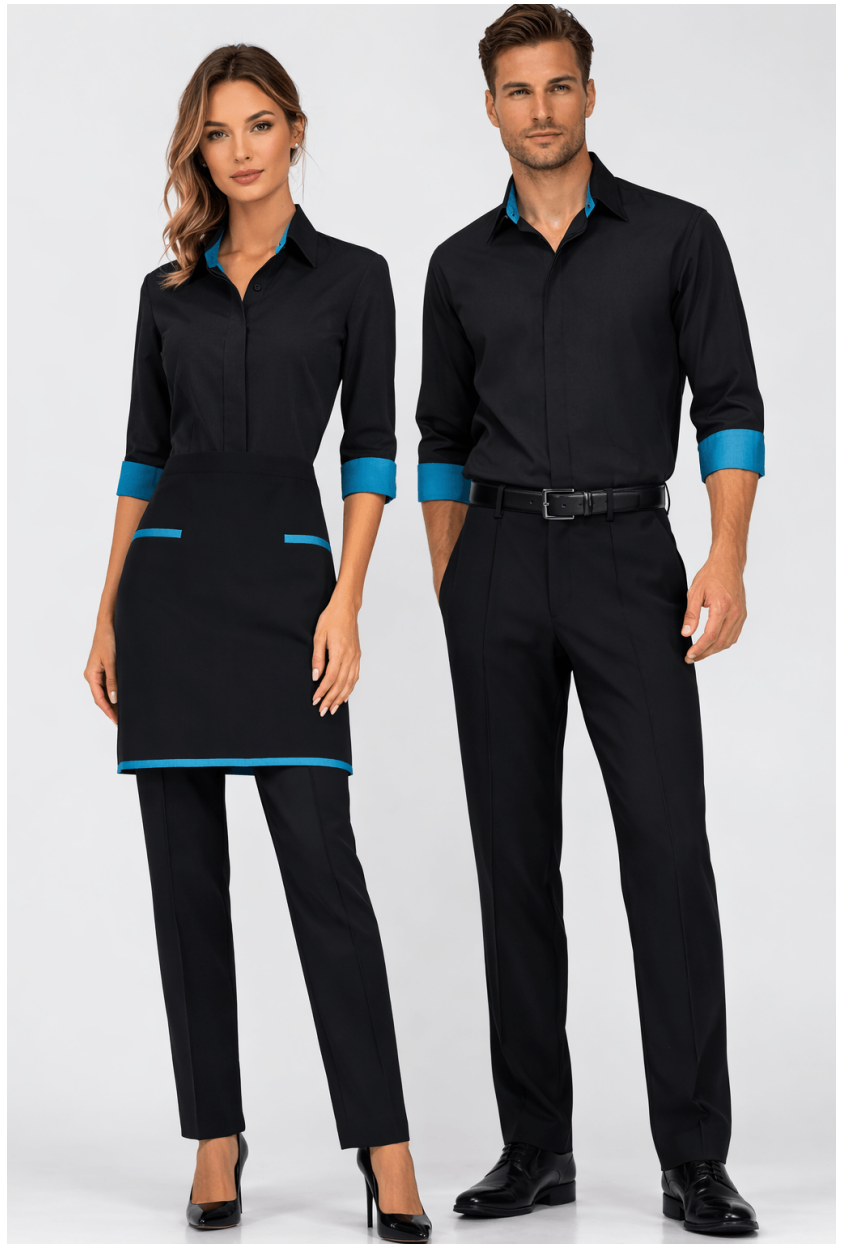

Style ID: RSB075

Product Info

Female

Blouse F110456

Apron N90812

Male

Shirt M100444

Description

Female

- Long sleeve, rolled with sleeve tab
- Lay down collar
- Fly front with hidden buttons
- Contrasting inside collar, bottom sleeve, and tabs
- Shown with half bistro apron

Male

- Long sleeve with button tab
- Lay down collar
- 7 Button down center front
- Contrasting inside collar, bottom of sleeve and tabs